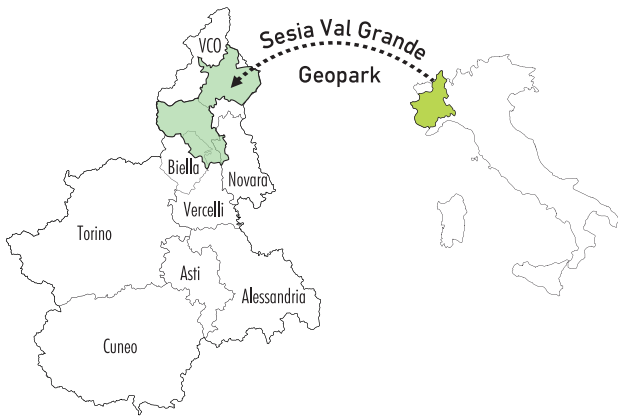

SEZIA VAL GRANDE GEO PARK

- Geopark boundaries
- Val Grande National Park
- Fondo Toce Natural Reserve
- Alta Valsesia and Strona Valley Regional Park
- Monte Fenera Regional Park
- Zegna Oasis
- Sacred Mounts
- Sesia Supervolcano
- Insubric Line
- Main rivers
- Main mountains