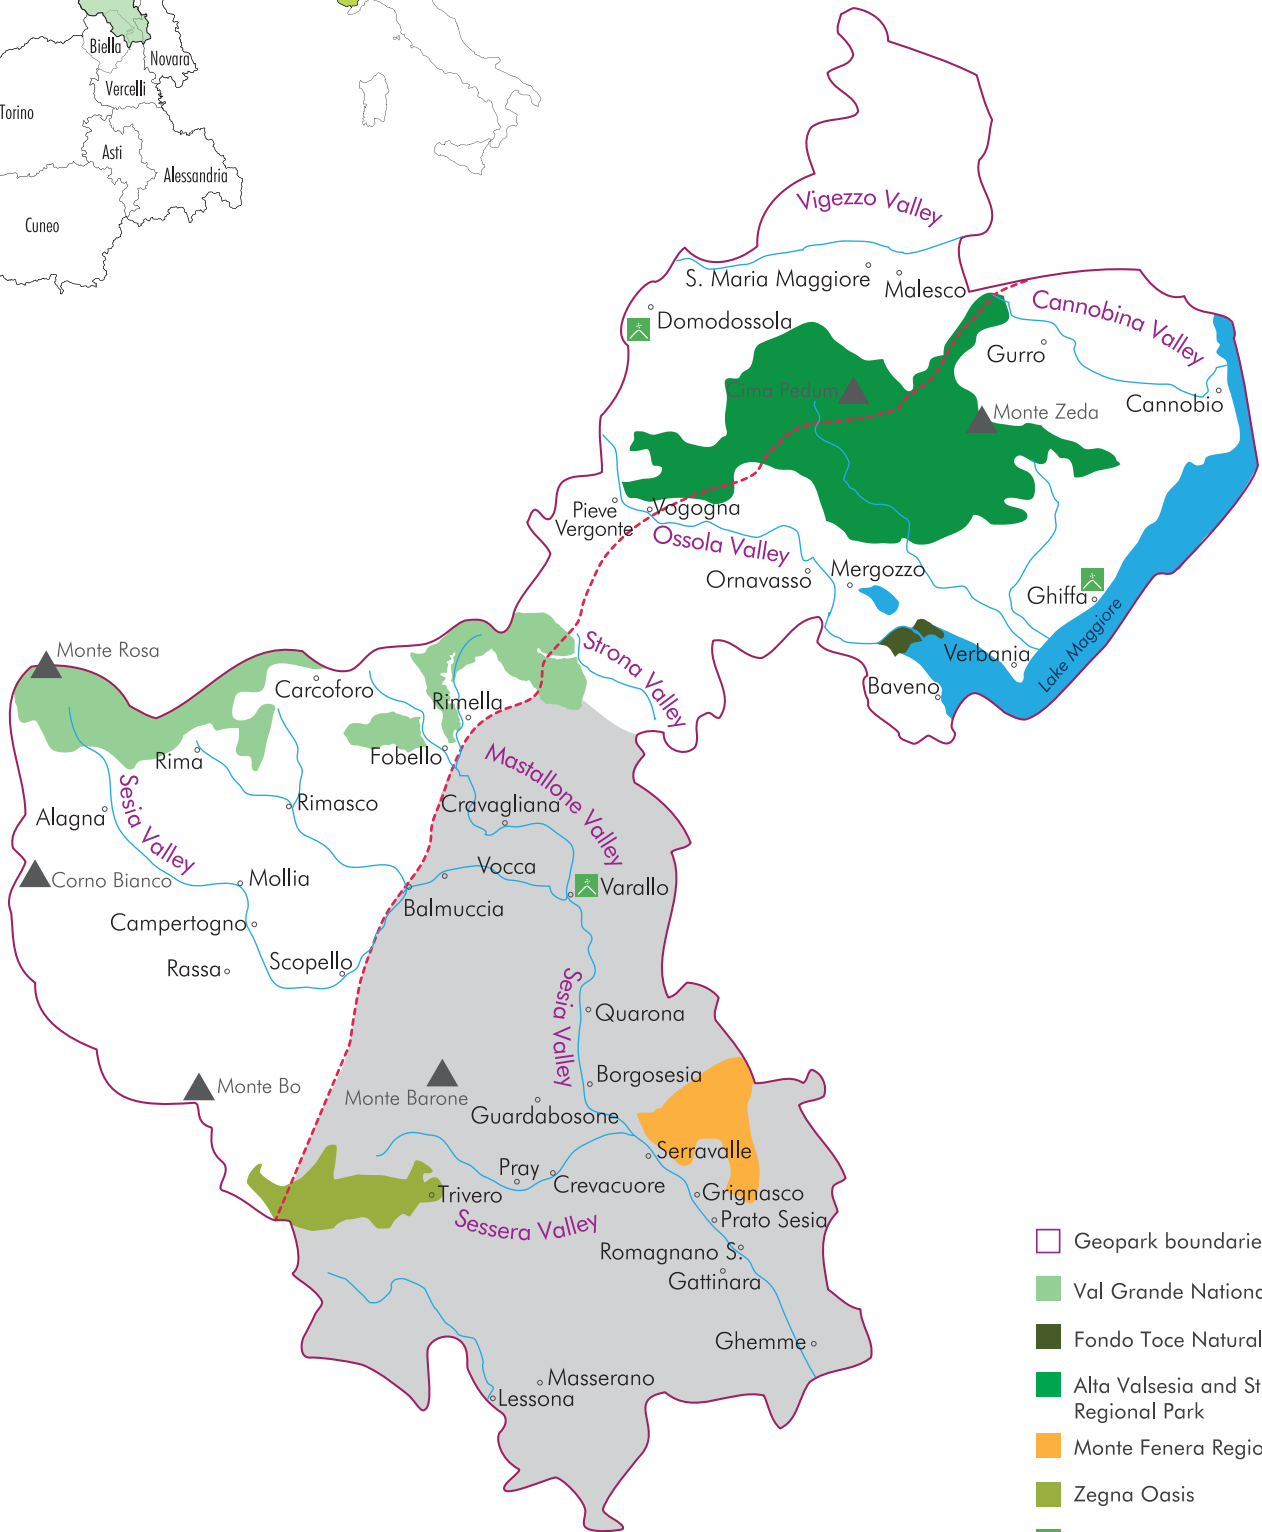

SEZIA VAL GRANDE GEO PARK

- Geopark boundaries
- Val Grande National Park
- Fondo Toce Natural Reserve
- Alta Valsesia and Strona Valley Regional Park
- Monte Fenera Regional Park
- Zegna Oasis
- Sacred Mounts
- Sesia Supervolcano
- Insubric Line
- Main rivers
- Main mountains